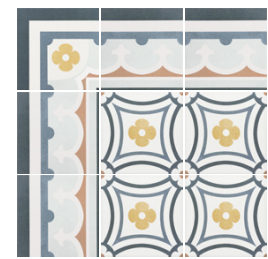

—

2024

EQUIPE

Caprice White, Liberty Taupe 20 x 20 cm / 8" x 8"
Coco Orchard Pink Matt 5 x 15 cm / 2" x 6"

Caprice Black, Chatelet, Chatelet Border, Chatelet Corner 20 x 20 cm / 8" x 8"

Caprice White, Grey, Saint Tropez 20 x 20 cm / 8" x 8"

Saint Tropez, Saint Tropez Border,
Saint Tropez Corner 20 x 20 cm / 8" x 8"

Chatelet, Chatelet Border, Chatelet
Corner 20 x 20 cm / 8" x 8"

Burgundy, Burgundy Border, Burgundy
Corner 20 x 20 cm / 8" x 8"

Loire, Loire Border, Loire Corner
20 x 20 cm / 8" x 8"

Provence, Provence Border, Provence
Corner 20 x 20 cm / 8" x 8"

Liberty White, Provence Border,
Provence Corner 20 x 20 cm / 8" x 8"

Liberty Taupe, Loire Border, Loire
Corner 20 x 20 cm / 8" x 8"