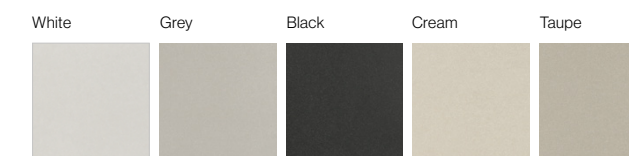

Colores Colours / Farben / Couleurs