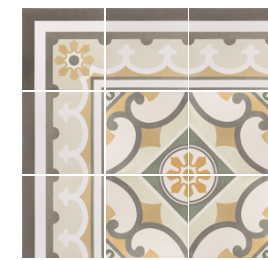

Saint Tropez, Saint Tropez Border,
Saint Tropez Corner 20 x 20 cm / 8" x 8"

Chatelet, Chatelet Border, Chatelet
Corner 20 x 20 cm / 8" x 8"

Burgundy, Burgundy Border, Burgundy
Corner 20 x 20 cm / 8" x 8"

Loire, Loire Border, Loire Corner
20 x 20 cm / 8" x 8"

Provence, Provence Border, Provence
Corner 20 x 20 cm / 8" x 8"

Liberty White, Provence Border,
Provence Corner 20 x 20 cm / 8" x 8"

Liberty Taupe, Loire Border, Loire
Corner 20 x 20 cm / 8" x 8"